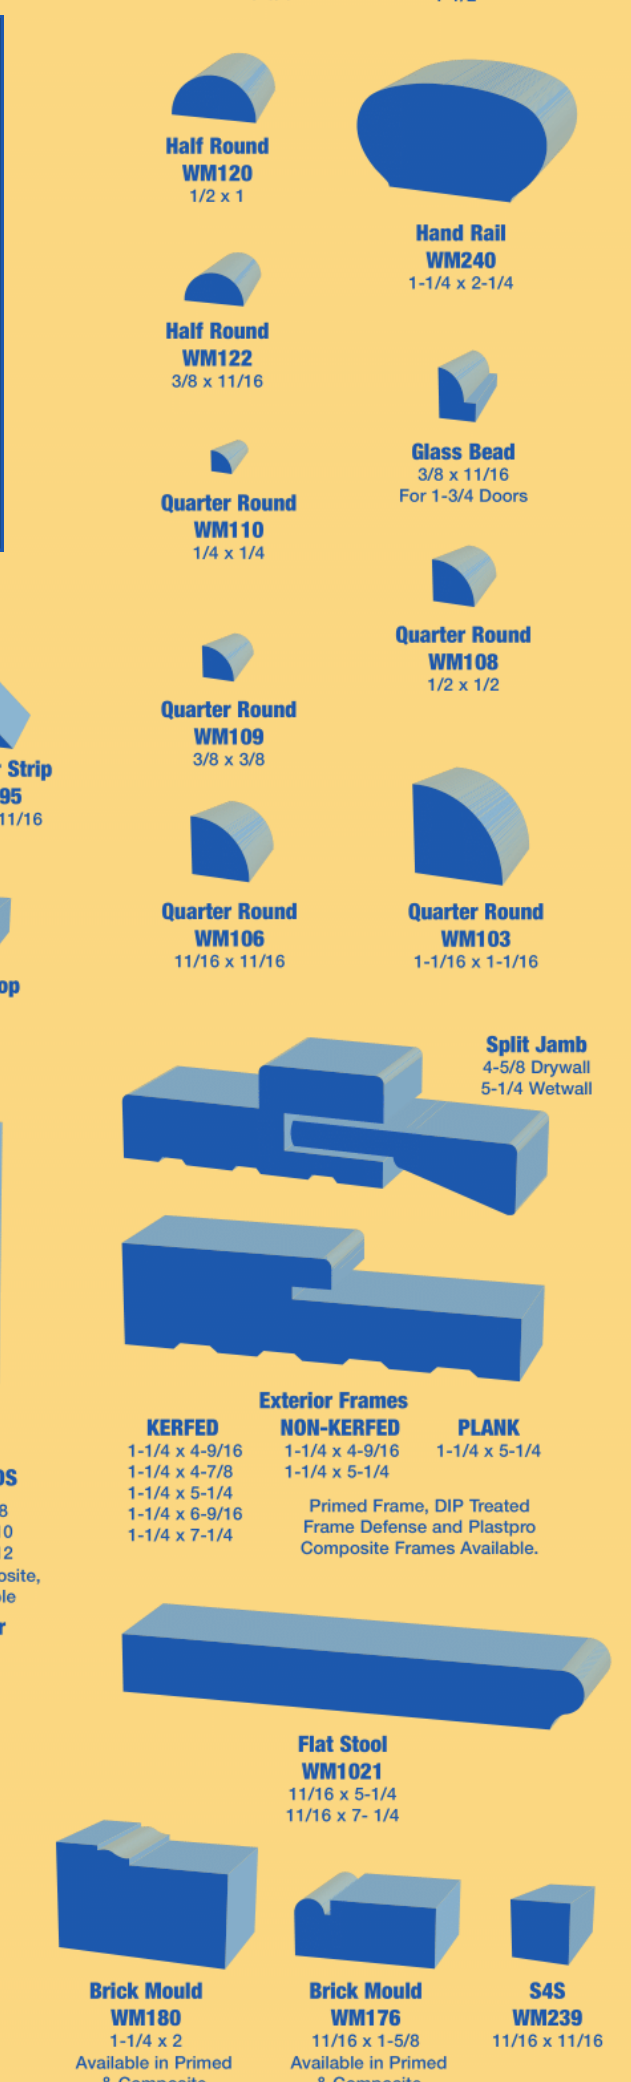

# IMG Supply

(813) 253-TRIM (8746)

Many patterns available in LDF, Primed Wood, Douglas Fir, Solid Pine, Composite and Flex.

(July15-190FC)